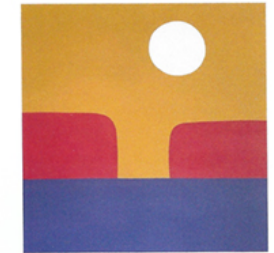

Nancy Kravetz
High Point I
Acrylic on Canvas
36"x36"

High Point II
36" x 36"

Game Theory III (cropped)
20" x 16"

Red Mesa (cropped)
36" x 46"

Taos
24" x 36"

Full Moon (cropped)
38" x 48"